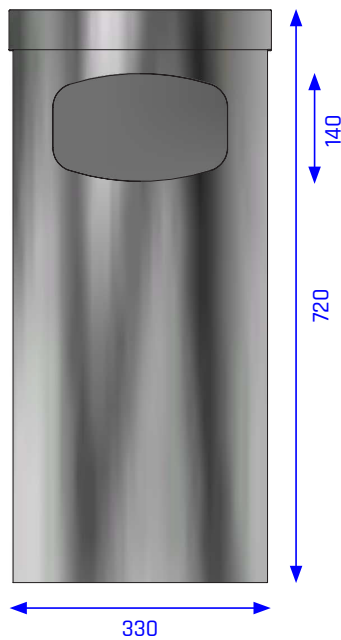

WASTEBASKETS

Floor-standing wastebasket with ashtray TKW-11

Description: Ashtray and waste combination body with curved fronts, straight back and flat sides.

Safety: The container has zero fire load and has an ash collecting tray.

Handling: The perforated sheet and ash-collection tray is lifted up to replace the waste bag.

Copyright declaration:

All sketches, drawings and electronic information are the property of AUWEKO GmbH in Neu-Isenburg. The use of these documents, hard copies or information is permitted for internal purposes only. Forwarding to third parties is not authorised. Subject to technical alteration. © AUWEKO GmbH, 63263 Neu-Isenburg