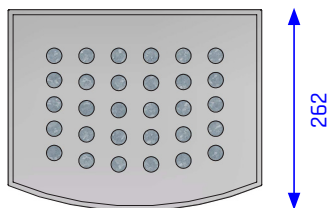

WASTEBASKETS

Floor-standing wastebasket with ashtray TKW-11

Description: Ashtray and waste combination body with curved fronts, straight back and flat sides.

Safety: The container has zero fire load and has an ash collecting tray.

Handling: The perforated sheet and ash-collection tray is lifted up to replace the waste bag.

Copyright declaration:

All sketches, drawings and electronic information are the property of AUWEKO GmbH in Neu-Isenburg. The use of these documents, hard copies or information is permitted for internal purposes only. Forwarding to third parties is not authorised. Subject to technical alteration. © AUWEKO GmbH, 63263 Neu-Isenburg