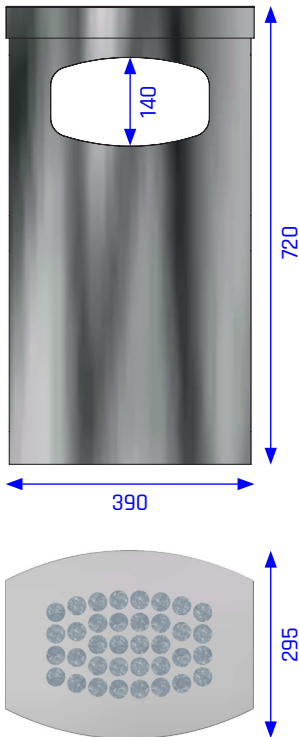

WASTEBASKETS

Floor-standing wastebasket with ashtray TK-11

Volume	30 Liter (Wastebasket) 3 Liter (Ashtray)
Casing material	1.4301 (AISI 304) stainless steel, brushed
Casing material thickness	1,25 mm
Ashtray material	galvanized steel leakproof
Bag holder material	stainless steel
Width	390 mm
Depth	295 mm
Height	720 mm
Weight	approx. 17 kg
Slot size	250 x 140 mm
Accessoires / Options	see FEATURES

WASTEBASKETS

Floor-standing wastebasket with ashtray TK-11

Description: Ashtray and waste combination body with curved fronts and flat sides.

Safety: The container has zero fire load and has an ash collecting tray.