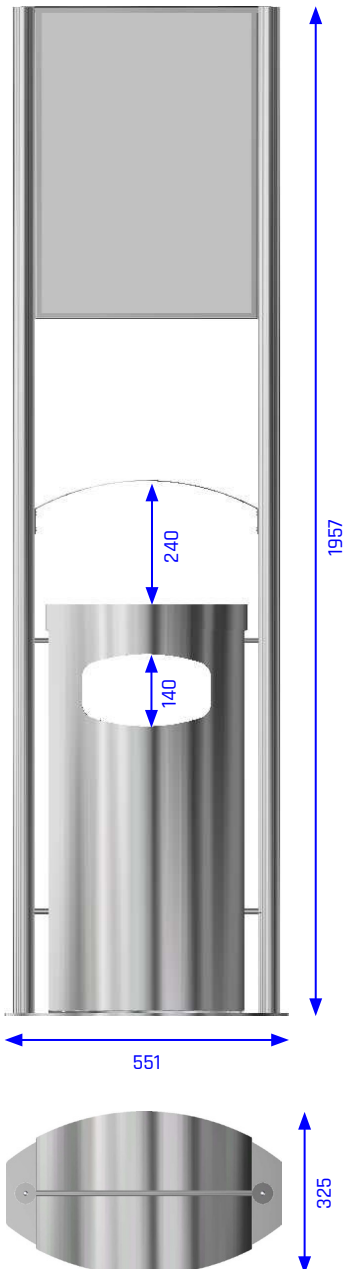

ASHTRAYS

Floor-standing ashtray for outside areas

TKDA-11

Volume	3 Liter (Ashtray) 40 Liter (Wastebasket)
Casing material	1.4301 (AISI 304) stainless steel, brushed
Casing material thickness	1,25 mm
Tubular frame material	1.4301 (AISI 304) stainless steel, brushed
Tubular frame material thickness	1,25 mm
Ashtray material	galvanized steel plate leakproof
Bag holder material	stainless steel
Information area	Polyethylene sheet (2 x 1 mm) Hard foam plate (5 mm) DIN A2
Width	551 mm
Depth	325 mm
Height	1957 mm
Weight	approx. 35 kg
Slot size	250 x 140 mm
Accessoirs / Options	see FEATURES

Subject to technical alteration. © AUWEKO GmbH, 63263 Neu-Isenburg

ASHTRAYS

Floor-standing ashtray for outside areas TKDA-11

Description: Outdoor floor-standing ashtray combined with litter bin, information area and cover, self-supporting construction. 6 mm thick base plate, tubular framework. Ashtray and waste combination body with curved fronts and flat sides.

Safety: Snap locks protect the ashtray/waste combination against unauthorized access. Funnel top secured by a non-projecting 7 mm square lock (a key is supplied with each ashtray).

Handling: Can be operated from both sides and allows convenient dropping of the waste. Quick and easy removal of the ash tray and waste bag through front door with magnetic snaps. Remove the funnel after operating the lock (1/4 turn) to open the front door. The contents are now visible, the ash tray and waste bag can be emptied/replaced as required.

Handling of the information area: The interchangeable frame allows easy mounting of posters or signs. Loosen the hexagon socket screws (key is enclosed) and remove the upper part of the frame to change the posters / signs.