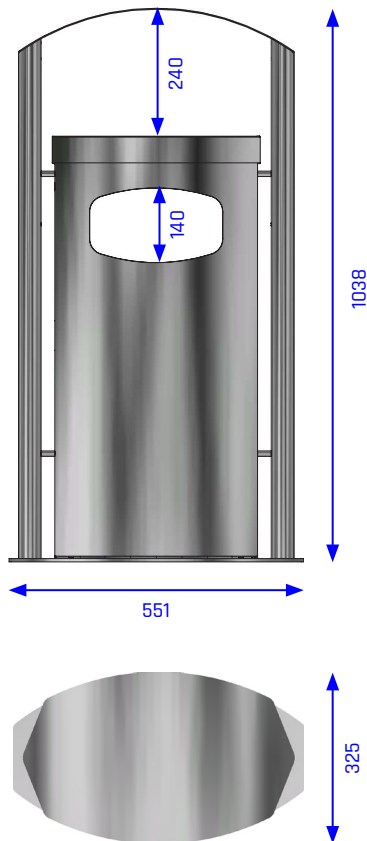

ASHTRAYS

Floor-standing ashtray for outside areas TKD-11

Volume	3 Liter (Ashtray) 40 Liter (Waste bin)
Casing material	1.4301 (AISI 304) stainless steel, brushed
Casing material thickness	1,25 mm
Tubular frame material	1.4301 (AISI 304) stainless steel, brushed
Tubular frame material thickness	1,25 mm
Ashtray material	galvanized steel leakproof
Bag holder material	stainless steel
Width	551 mm
Depth	325 mm
Height	1038 mm
Weight	approx. 29 kg
Slot size	250 x 140 mm
Accessoires / Options	see FEATURES

ASH TRAYS

Floor-standing ashtray for outside areas TKD-11

Description: Outdoor floor-standing ashtray with cover, self-supporting construction. 6 mm thick base plate, tubular framework.

Safety: Funnel top secured by a non-projecting 7 mm square lock (a key is supplied with each ashtray).