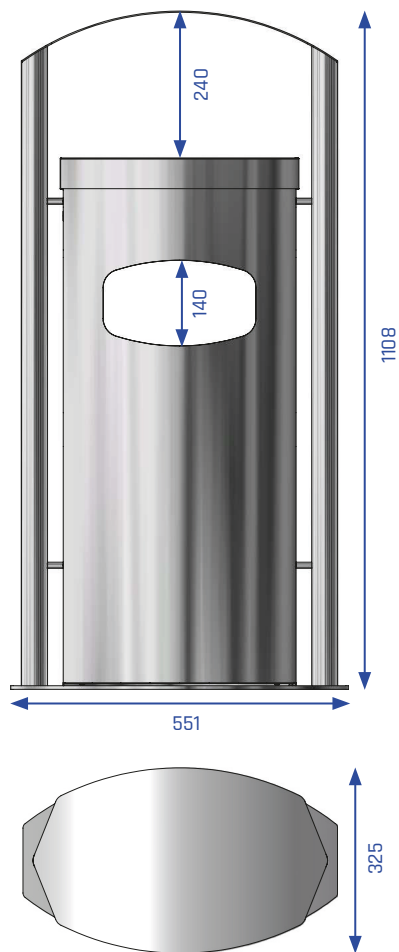

## ASHTRAYS

with cover and litter bin  
TKD-11-DB

|                                     |   |
|-------------------------------------|---|
| Volume                              | 8 Liter (Ashtray)<br>40 Liter (Litter bin)    |
| Casing material                     | 1.4301 (AISI 304)<br>stainless steel, brushed |
| Casing material thickness           | 1,25 mm                                       |
| Tubular frame material              | 1.4301 (AISI 304)<br>stainless steel, brushed |
| Tubular frame material<br>thickness | 2,5 mm  |
| Ash collector material              | galvanized steel                              |
| Bag holder material                 | stainless steel                               |
| Width                               | 551 mm  |
| Depth                               | 325 mm  |
| Height                              | 1038 mm                                       |
| Weight                              | approx. 32 kg                                 |
| Slot size                           | 250 x 140 mm                                  |
| Accessories / Options               | see FEATURES                                  |

## ASHTRAYS with cover and litter bin TKD-11-DB

**Description:** Outdoor floor-standing ashtray combined with litter bin and cover, self-supporting construction. 6 mm thick base plate, tubular framework. Ashtray and waste combination body with curved fronts and flat sides.

**Safety:** Snap locks protect the ashtray/waste combination against unauthorized access. Funnel top secured by a non-projecting 8 mm square lock (a key is supplied with each ashtray).

**Handling:** Can be operated from both sides and allows convenient dropping of the waste. Quick and easy removal of the ash tray and waste bag through front door with magnetic snaps. Remove the funnel after operating the lock (1/4 turn) to open the front door. The contents are now visible, the ash tray and waste bag can be emptied/replaced as required.