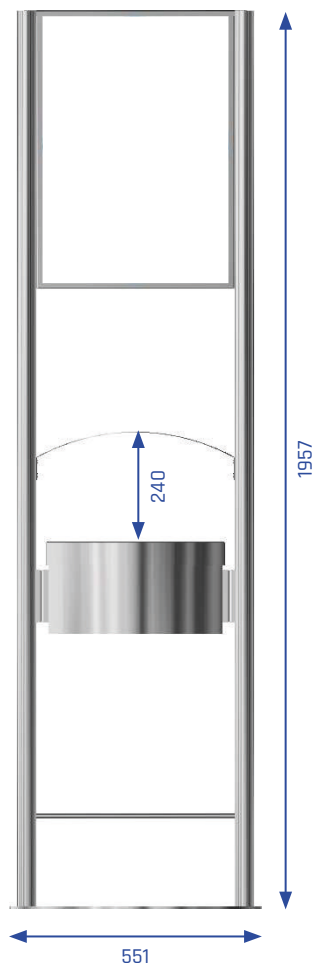

## ASH TRAYS

with cover and info-frame  
TDA-11-DB

Volume	8 Liter
Casing material	1.4301 (AISI 304) stainless steel, brushed
Casing material thickness	1,25 mm
Tubular frame material	1.4301 (AISI 304) stainless steel, brushed
Tubular frame material thickness	2,5 mm
Ash collector material	galvanized steel
Width	551 mm
Depth	325 mm
Height	1957 mm
Information-frame	Polyethylene sheet (2 x 1 mm) Hard foam plate (5 mm) DIN A2
Weight	Approx. 30 kg
Accessories / Options	see FEATURES

## ASHTRAYS

with cover and info-frame  
TDA-11-DB

**Description:** Outdoor floor-standing ashtray combined with information-frame and cover, self-supporting construction with additional round strut (safety feature for visually impaired and blind persons).

**Safety:** Funnel top secured by a non-projecting 8 mm square lock (a key is supplied with each ashtray).

**Handling:** Quick and easy removal of the ash-collecting-tray from above after operating the lock (1/4 turn).