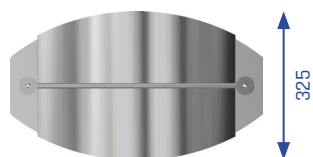

ASHTRAYS

with cover and info-frame
TDA-11-DB

Description: Outdoor floor-standing ashtray combined with information-frame and cover, self-supporting construction with additional round strut (safety feature for visually impaired and blind persons).

Safety: Funnel top secured by a non-projecting 8 mm square lock (a key is supplied with each ashtray).

Handling: Quick and easy removal of the ash-collecting-tray from above after operating the lock (1/4 turn).

Handling of the information-frame: The interchangeable frame allows easy mounting of posters or signs. Loosen the hexagon socket screws (key is enclosed) and remove the upper part of the frame to change the posters / signs.

AUWEKO GmbH · Dornhofstraße 34 · 63263 Neu-Isenburg

Telefon: +49 6102 37537-0 · Fax: +49 6102 37537-100 · Email: vertrieb@auweko.de · Website: www.auweko.de

Copyright declaration:

All sketches, drawings and electronic information are the property of AUWEKO GmbH in Neu-Isenburg. The use of these documents, hard copies or information is permitted for internal purposes only. Forwarding to third parties is not authorised. Subject to technical alteration. © AUWEKO GmbH, 63263 Neu-Isenburg