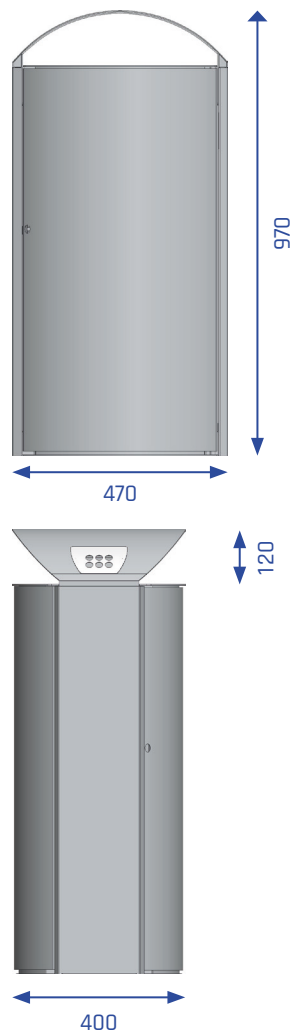

### Floor-standing bin with ashtray 65511-8

Volume	85 Liter 5 Liter (Ash collector)
Compartments	1
Casing material	galvanized steel powder-coated in DB702 incl. >Wipe, and it's gone<
Casing material thickness	2,0-3,0 mm 4 mm (cover)
Inner liner material	galvanized steel leakproof
Ash collector material	galvanized steel
Width	470 mm
Depth	400 mm
Height	970 mm
Weight	51,0 kg
Slot size	260 x 120 mm
Accessories / Options	see FEATURES

### Floor-standing bin with ashtray 65511-8

**Description:** Self-supporting, curved, powder-coated galvanized steel outer walls, connected to stable flat side panels. Reinforced door with welded hinges. Two door retention profiles prevent overstretching of the hinges. Doubled cover construction with welded insertion-plates that guide waste into the galvanized inner liner. The inner liner is sealed and leakproof.