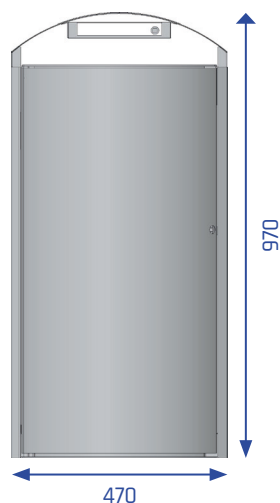

KENDO

Floor-standing bin with ashtray 65511-7

Volume	85 Liter 5 Liter (Ash collector)
Compartments	1
Casing material	galvanized steel powder-coated in DB702 incl. >Wipe, and it's gone<
Casing material thickness	2,0-3,0 mm 4 mm (cover)
Inner liner material	galvanized steel leakproof
Ash collector material	galvanized steel
Width	470 mm
Depth	400 mm
Height	970 mm
Weight	51,0 kg
Slot size	260 x 120 mm
Accessories / Options	see FEATURES

KENDO

Floor-standing bin with ashtray 65511-7

Description: Self-supporting, curved, powder-coated galvanized steel outer walls, connected to stable flat side panels. Reinforced door with welded hinges. Two door retention profiles prevent overstretching of the hinges. Doubled cover construction with welded insertion-plates that guide waste into the galvanized inner liner. The inner liner is sealed and leakproof.