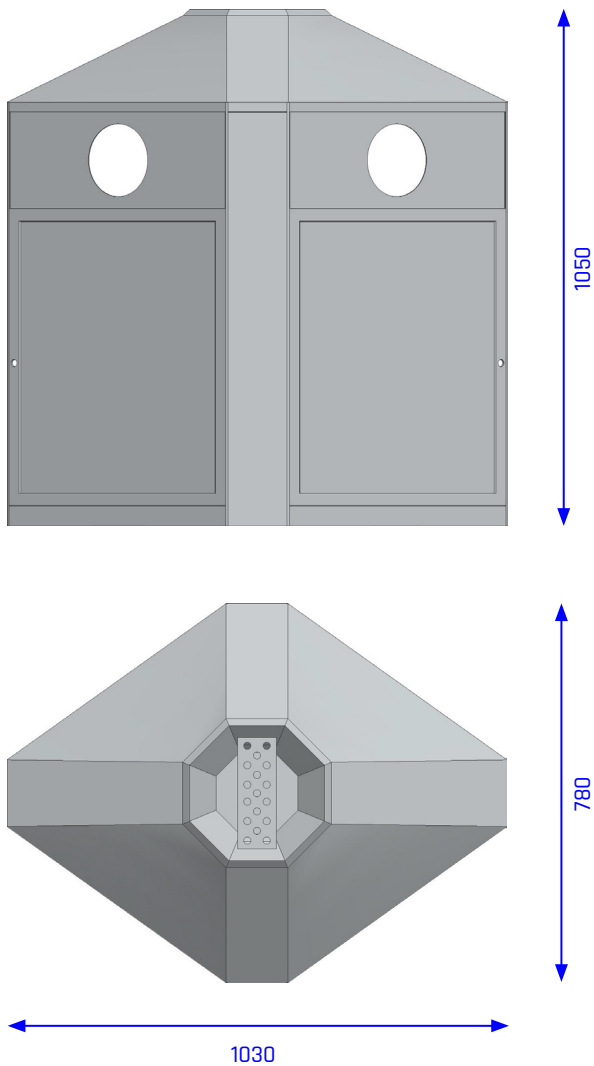

ORIGINAL

Recycling bin with Information panels R4

Volume	50 / 50 / 50 / 50 Liter
Compartments	4
Casing material	1.4301 (AISI 304) stainless steel, brushed
Casing material thickness	1,5 mm
Inner liner material	galvanized steel leakproof
Information panel	polyethylene sheet (1 mm) transparent 519 x 603 mm
Width	1030 mm
Depth	780 mm
Height	1050 mm
Weight	66,0 kg
Slot size	see FEATURES
Accessoires / Options	see FEATURES

ORIGINAL

Recycling bin with Information panels R4

Description: Well visible outer walls made of stainless steel. Front openings, suitable for unprotected/ outdoor areas. All doors contain transparent plastic panels for individual design or the option to use and them as advertising space. An integrated, theft-proof ashtray or flat cover on the top is a standard equipment.

Handling of the information panels: Open the door and unscrew the Phillips screws in the upper frame on the lock side. The frame can now be opened and posters can be exchanged.